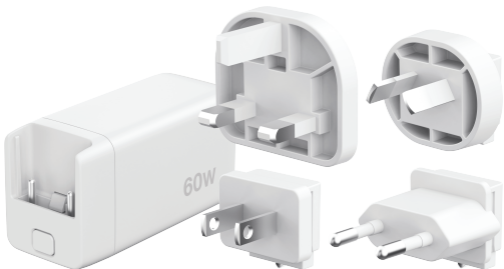

Product Features

The perfect travel companion, ensuring you always have the right connection with four universal plug adapters covering Australia & New Zealand, USA, Canada Japan, UK, Hong Kong, China, Europe & more

Charge a Windows Laptop, MacBook or Chromebook equipped with a USB-C charging port

Compatible with most USB-C laptops and Chromebooks
Apple | HP | Dell | Lenovo | Microsoft | Acer | Asus & more

- GaN technology for smaller, lighter, safer and more efficient charging
- 2 USB-C ports for charging two devices simultaneously
- Universal charging support for devices with USB-C charging